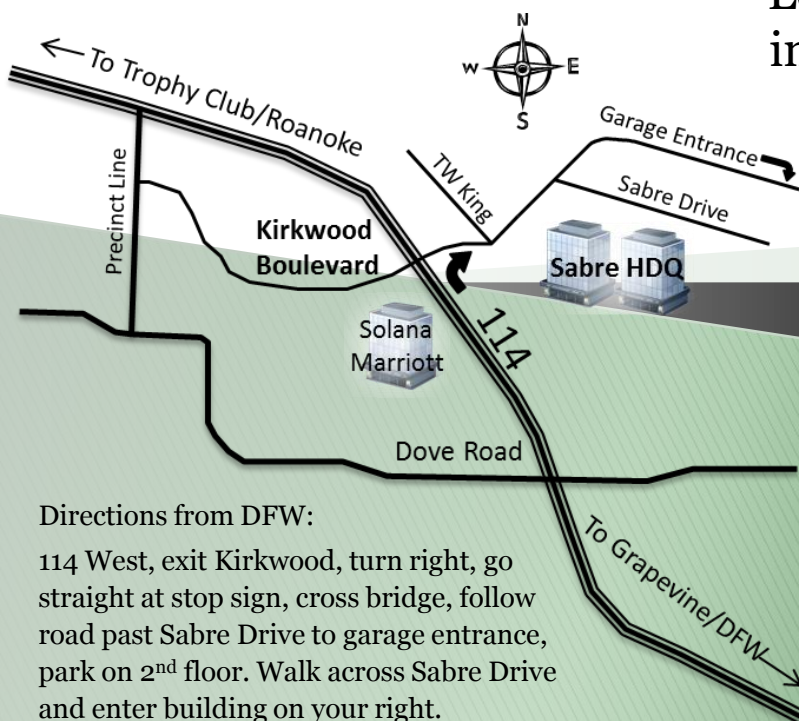

Club Officer Training

Sponsored by Division F

February 22, 2012

Sabre Headquarters
3150 Sabre Drive
Southlake, TX 76092

Registration: 6:00P
Training Start: 6:15P
Training End: 8:00P
Admission: Free

Light refreshments will be served

Leadership and learning are
indispensable to each other.

— John F. Kennedy

Directions from DFW:

114 West, exit Kirkwood, turn right, go straight at stop sign, cross bridge, follow road past Sabre Drive to garage entrance, park on 2nd floor. Walk across Sabre Drive and enter building on your right.